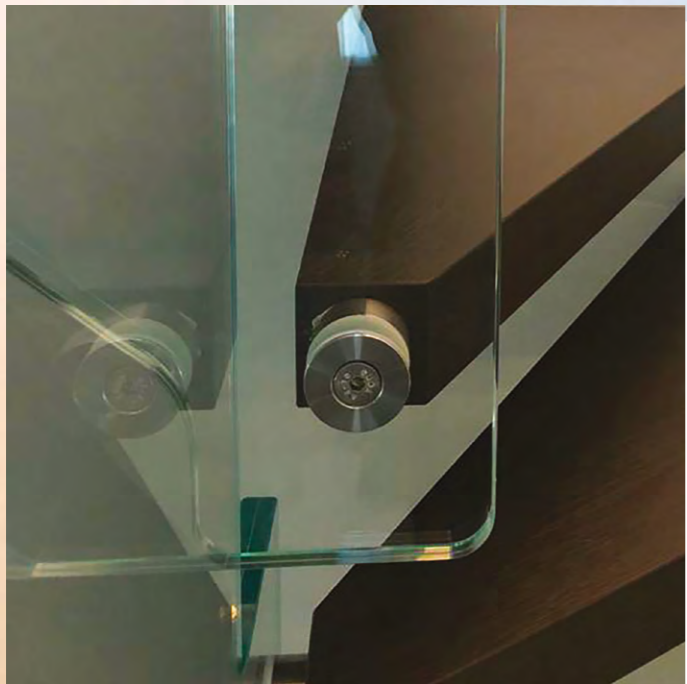

CLOE cantilevered staircase, with slatted oak wood steps and GALATEA railing, made of tempered and laminated extra-clear glass.

Bright, pure and essential, visually light but very solid at the same time.

Scala Cloe, ringhiera Galatea
Cloe staircase, Galatea railing

Ringhiera Galatea
Galatea railing

Scala Cloe, ringhiera Galatea
Cloe staircase, Galatea railing

Balaustra **Galatea** in vetro temperato stratificato
Galatea balustrade, made of tempered and laminated glass

Balaustra **Galatea**
in vetro temperato stratificato
Galatea balustrade, made of tempered
and laminated glass

Scala Atena, ringhiera Galatea
Atena staircase, Galatea railing

Scala Atena, ringhiera Galatea
Atena staircase, Galatea railing

Scala **Atena**, ringhiera **Galatea**
Atena staircase, Galatea railing

Balaustra **Galatea** su guida in alluminio
Galatea railing on aluminium runner

Scala ARTEMIDE, a sbalzo,
con gradini in vetro senza ringhiera.