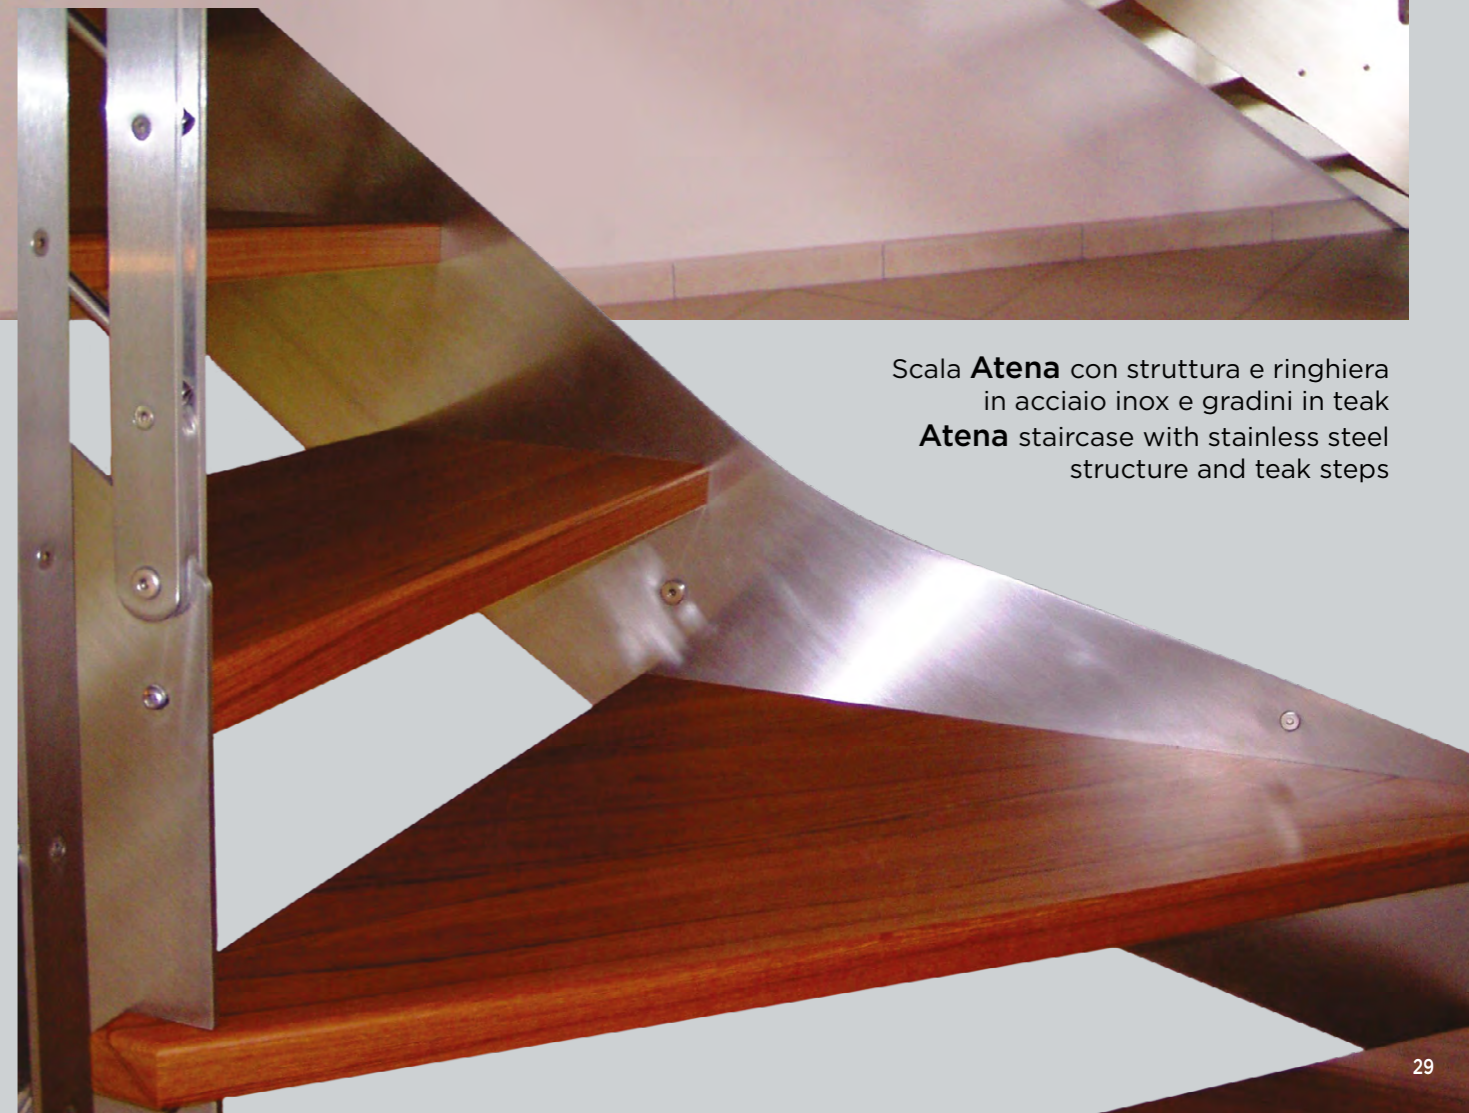

GALATEA balustrade,
made of tempered and
laminated extra-clear
glass, fixed on the floor
with satin stainless
steel elements, which
are visible but discrete,
and emphasize
its visual lightness

Cielo dopo l'alba
Sky after dawn

Scala **Atena**, ringhiera **Calipso**
Atena staircase, **Calipso** railing

Scala **Atena** con illuminazione a led,
ringhiera **Calipso**

Atena staircase with led lighting,
Calipso railing

Scala **Atena**, ringhiera **Calipso**
Atena staircase, **Calipso** railing

Scala **Atena**, ringhiera **Calipso**
Atena staircase, **Calipso** railing

Scala **Atena** con struttura e ringhiera
in acciaio inox e gradini in teak
Atena staircase with stainless steel
structure and teak steps

Scala **Atena**, ringhiera **Calipso**
Atena staircase, **Calipso** railing

Scala **Atena**, ringhiera **Lidia**
con correnti in tubolare
Atena staircase, **Lidia** tube railing

Scala **Atena**, ringhiera e balastra **Lidia**
Atena staircase, **Lidia** railing and balustrade