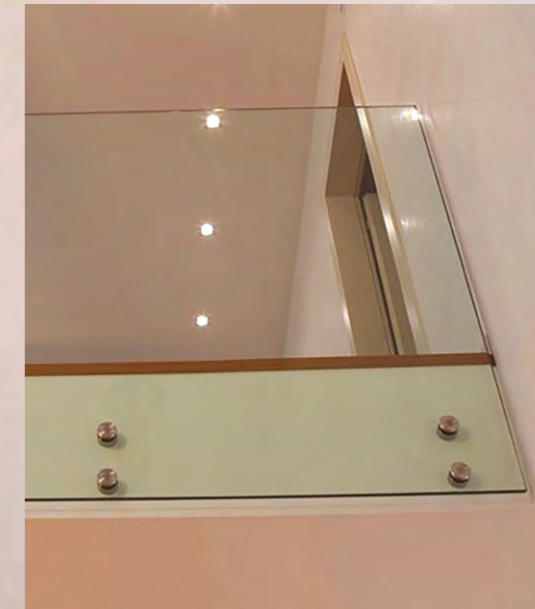

CLOE cantilevered staircase, with slatted oak wood steps and GALATEA railing, made of tempered and laminated extra-clear glass.

Bright, pure and essential, visually light but very solid at the same time.

Scala Cloe, ringhiera Galatea
Cloe staircase, Galatea railing

Ringhiera Galatea
Galatea railing

Scala Cloe, ringhiera Galatea
Cloe staircase, Galatea railing

Balaustra **Galatea** in vetro temperato stratificato
Galatea balustrade, made of tempered and laminated glass

Balaustra **Galatea**
in vetro temperato stratificato
Galatea balustrade, made of tempered
and laminated glass

Scala Atena, ringhiera Galatea
Atena staircase, Galatea railing

Scala Atena, ringhiera Galatea
Atena staircase, Galatea railing

Scala **Atena**, ringhiera **Galatea**
Atena staircase, Galatea railing

Balaustra **Galatea** su guida in alluminio
Galatea railing on aluminium runner

Scala ARTEMIDE, a sbalzo,
con gradini in vetro senza ringhiera.