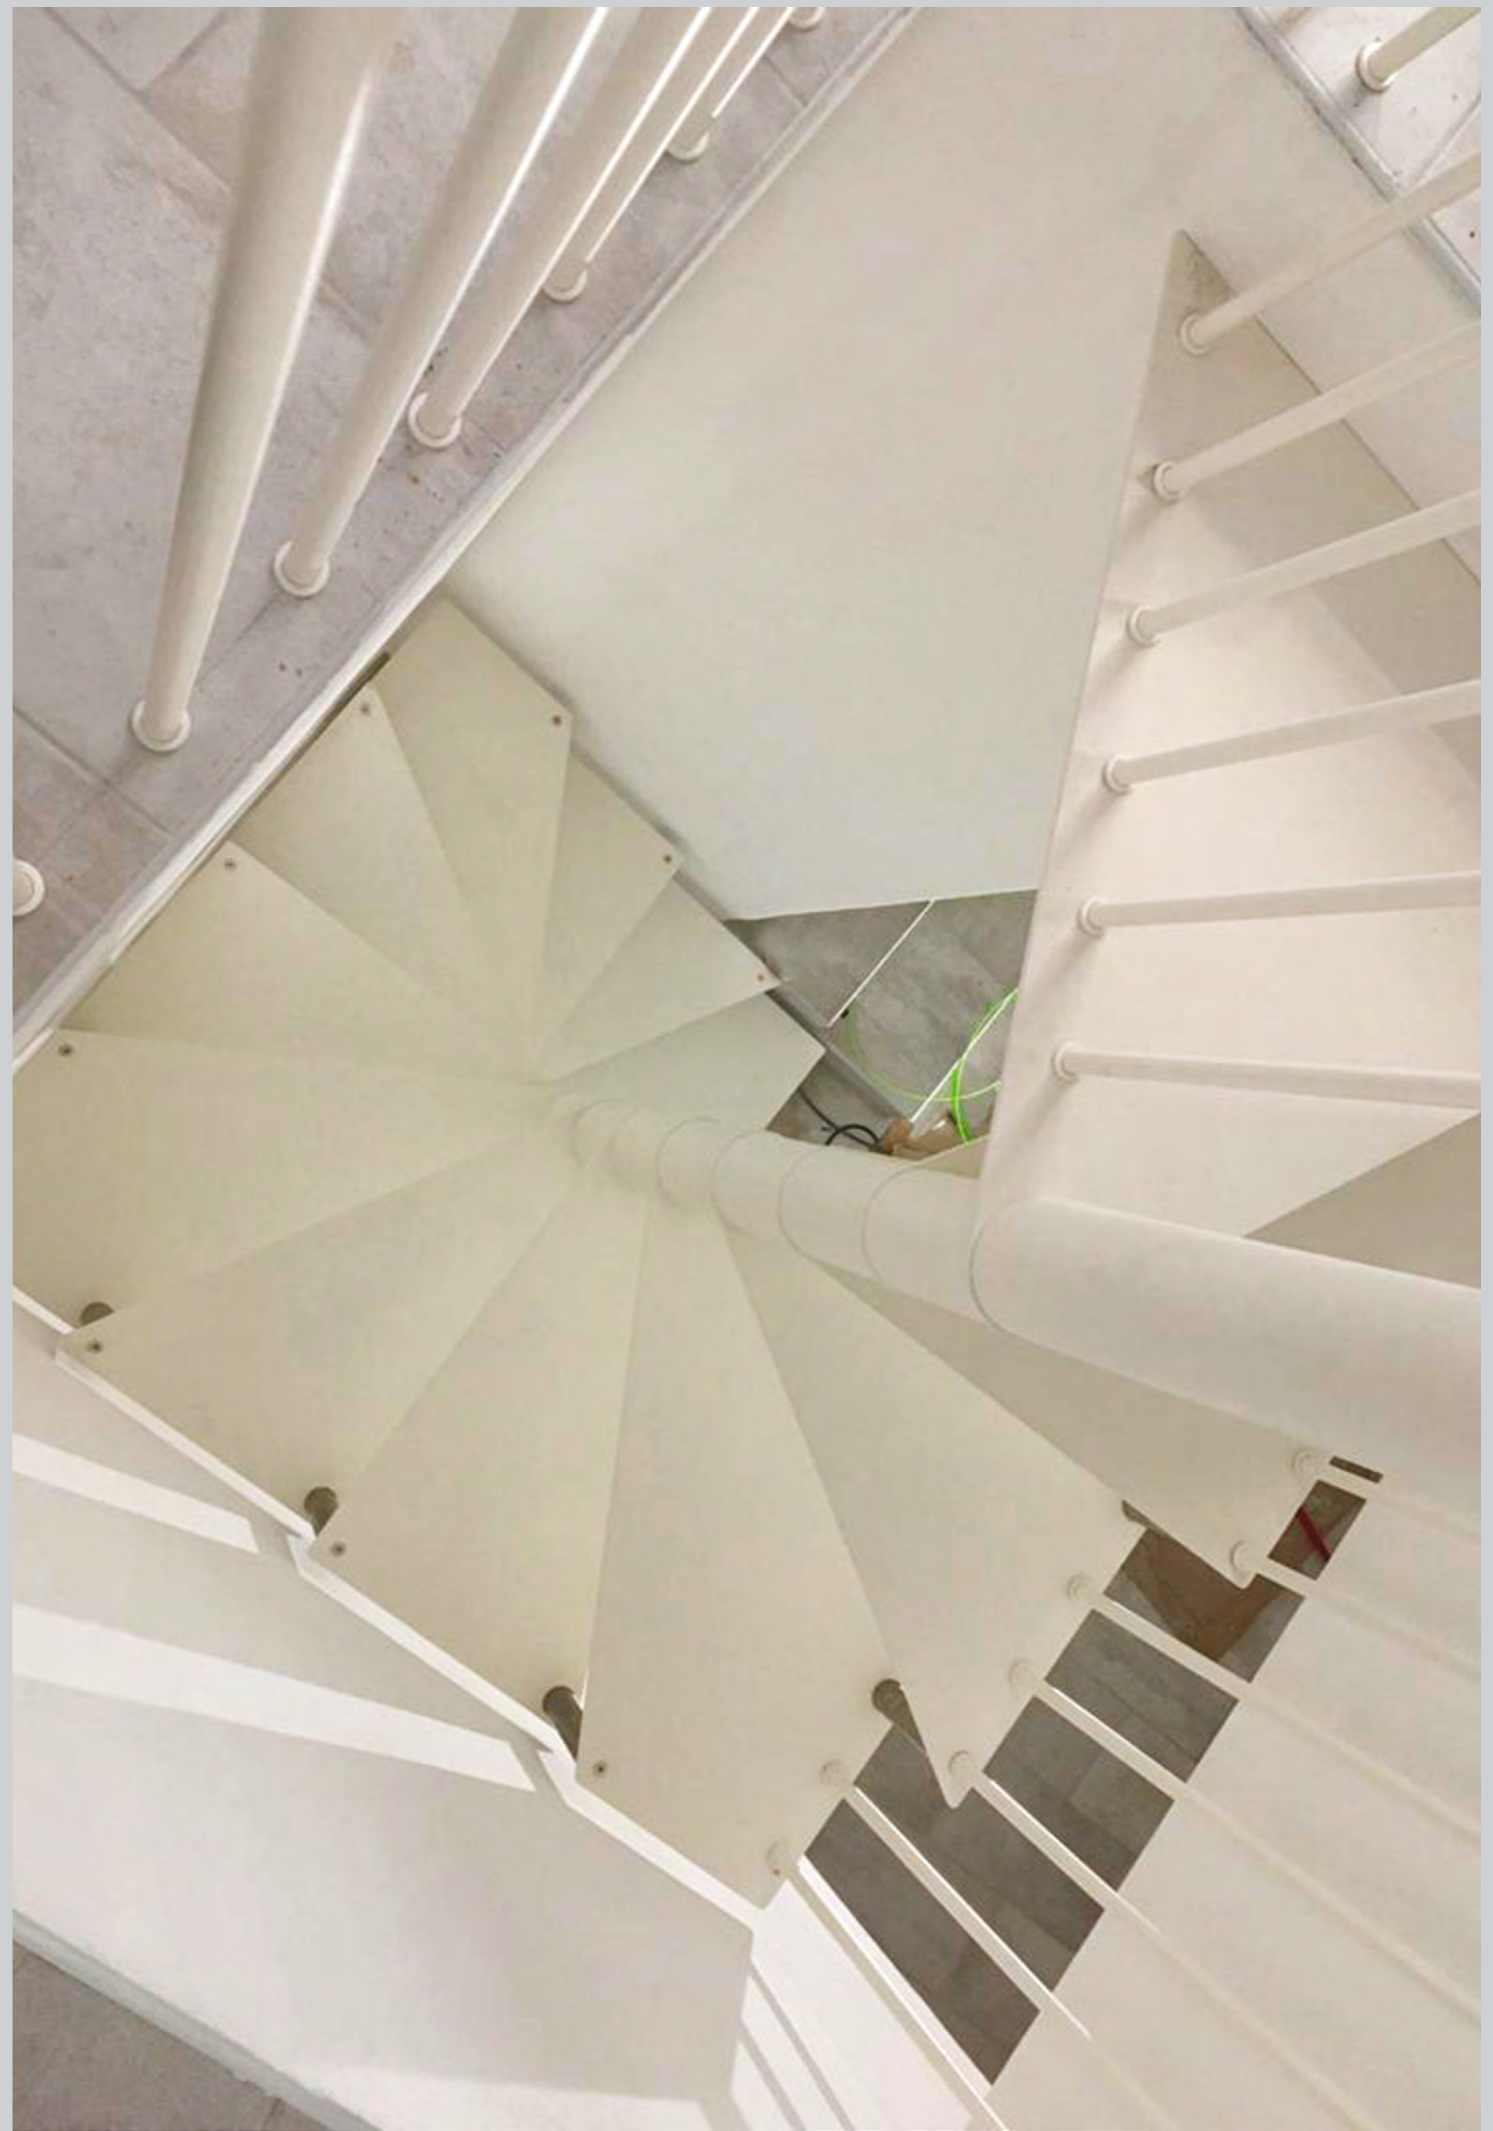

Moderna e raffinata.

ATENA METAL spiral staircase, with calendered structure, iron and stainless steel **CALIPSO** railing.

Modern and chic.

Scala **Atena Metal**
Ringhiera **Lidia**
Atena Metal staircase
Lidia railing

Scala **Atena** con struttura a cremagliera, ringhiera **Lidia**
Atena staircase with rack-shaped structure, **Lidia** railing

Scala a chiocciola **Lea Metal**
Ringhiera **Luce**
Lea Metal spiral staircase
Luce railing